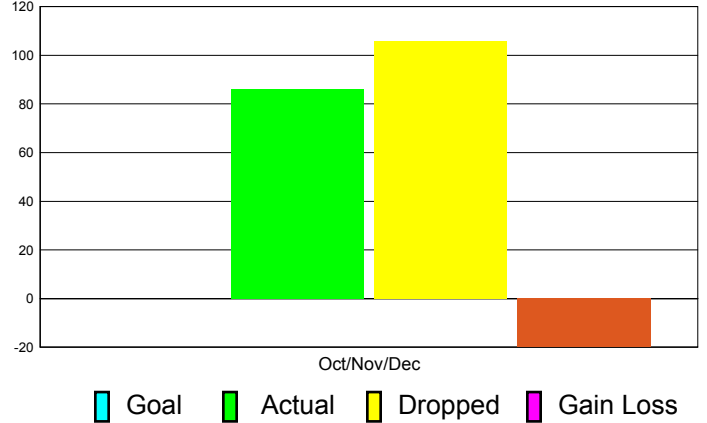

Membership Results 2011-2012

Goal, New, Dropped, Gain/Loss